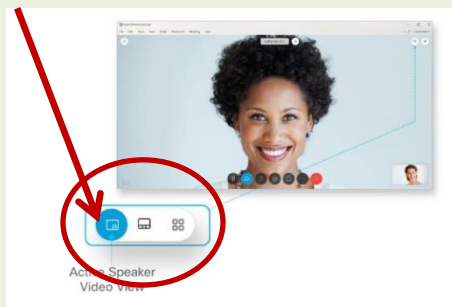

WebEx Views for Online Meetings

Speaker View Toolbar

The **Speaker View** toolbar allows you to change your view of the meeting.

Active Speaker View

Shows the active speaker only.

Active Speaker and Thumbnail View

Shows the active speaker with everyone else as a thumbnail.

Grid View

Shows everyone in a grid.