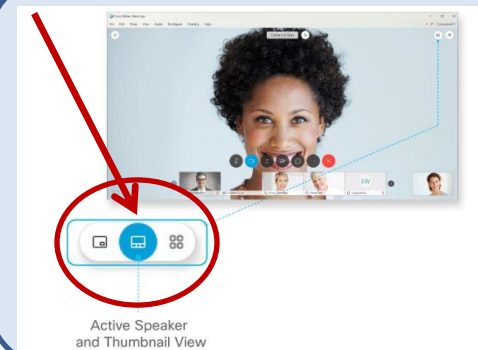

WebEx Views for Online Meetings

Speaker View Toolbar

The **Speaker View** toolbar allows you to change your view of the meeting.

Active Speaker View

Shows the active speaker only.

Active Speaker and Thumbnail View

Shows the active speaker with everyone else as a thumbnail.

Grid View

Shows everyone in a grid.