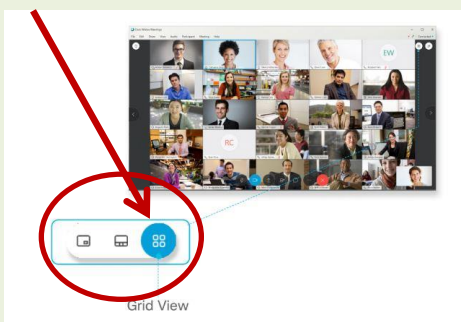

WebEx Views for Online Meetings

Speaker View Toolbar

The **Speaker View** toolbar allows you to change your view of the meeting.

Active Speaker View

Shows the active speaker only.

Active Speaker and Thumbnail View

Shows the active speaker with everyone else as a thumbnail.

Grid View

Shows everyone in a grid.